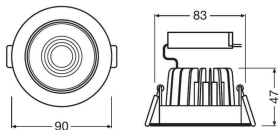

Specifications Ledvance LED Spot IP20 Adjustable 3000K 8W | DALI Dimmable

[View Product](#)

General Information

SKU	230578
EAN	4058075042155
Brand	Ledvance
Manufacturer Name	SPOT LED DALI ADJUST 8W/3000K IP20
Any Lamp all-in warranty	5 Years
Average Lifetime (h)	50000

Technical Information

Technology	LED Integrated
Wattage	8
Voltage (V)	220-240
Dimmable	Dimmable
Colour Code	830 Warm White
Colour temperature (Kelvin)	3000 Warm White
Colour Rendering (Ra)	80-89
Colour of Light	White
Light colour options	Single Color
Luminous Flux (Lumen)	660
Luminous Efficacy (lm/W)	82.5
Beam Angle (degree)	36