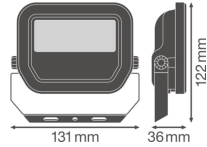

**Specifications Ledvance LED Floodlight GEN 3 White 10W 1100lm 100D - 830 Warm White | IP65 - Symmetrical**

[View Product](#)

## Fixture Information

Mounting Method	Surface
Fixture Connection	Cable, 3-pole
Optical Cover	Glass
Light Distribution	Symmetrical
IP-rating	IP65
Impact Protection (IK)	IK07 - 2 joules
Operating Temperature	-30 to +50
Colour of the Fixture	White
Housing	Aluminium
Colour of material	White
Series	Performance

## Dimensions

Length (mm)	122
Width (mm)	131
Height (mm)	36