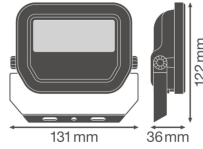

Specifications Ledvance LED Floodlight GEN 3 Black 10W 1200lm 100D - 840 Cool White | IP65 - Symmetrical

[View Product](#)

## Technical Information

Technology	LED Integrated
Wattage	10
Replaces (Watt)	20
Voltage (V)	220-240
Dimmable	Not Dimmable
Colour Code	840 Cool White
Colour temperature (Kelvin)	4000 Cool White
Colour Rendering (Ra)	80-89
Colour of Light	White
Light colour options	Single Color
Luminous Flux (Lumen)	1200
Luminous Efficacy (lm/W)	120

## Fixture Information

Mounting Method	Surface
Fixture Connection	Cable, 3-pole
Optical Cover	Glass
Light Distribution	Symmetrical
IP-rating	IP65
Impact Protection (IK)	IK07 - 2 joules
Operating Temperature	-30 to +50
Colour of the Fixture	Black
Housing	Aluminium
Colour of material	Black
Series	Performance

## Dimensions

Length (mm)	122
Width (mm)	131
Height (mm)	36