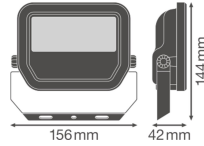

[View Product](#)

General Information

SKU	239592
EAN	4058075420991
Brand	Ledvance
Manufacturer Name	FL PFM 20W/3000K SYM 100 WT
Any Lamp all-in warranty	5 Years
Average Lifetime (h)	70000

Technical Information

Technology	LED Integrated
Wattage	20
Replaces (Watt)	40
Voltage (V)	220-240
Dimmable	Not Dimmable
Colour Code	830 Warm White
Colour temperature (Kelvin)	3000 Warm White
Colour Rendering (Ra)	80-89
Colour of Light	White
Light colour options	Single Color
Luminous Flux (Lumen)	2200
Luminous Efficacy (lm/W)	110