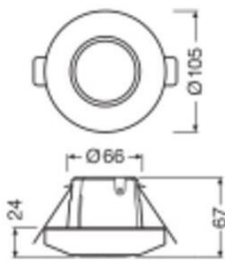

Specifications Ledvance Dali-2 Sensors Light/Presence-40X5 IR Recessed

[View Product](#)

General Information

SKU	250933
EAN	4058075843868
Brand	Ledvance
Manufacturer Name	DALI-2 SENSORS LIGHT/PRESENCE-40X5 INFRARED CEILING INTEGRATION
Full box quantity	24
Any Lamp all-in warranty	5 Years

Technical Information

Wattage	0.1
Voltage (V)	10-22,5
Fixture Connection	Screwless terminal
Mounting Method	Recessed
Product Type Category	Accessory - Sensor

Lamp Information

Series	DALI-2 SENSORS
--------	----------------

Dimensions

Height (mm)	67
-------------	----

Width (mm)	105
Diameter (mm)	105

Sensor Information

Type of sensor	Light Sensor
Sensor Reach (m)	40x5
Sensor Detection Angle (degree)	360

Why Any-lamp?

 Order from the **largest lighting specialist** in Europe  **Customised** quotation